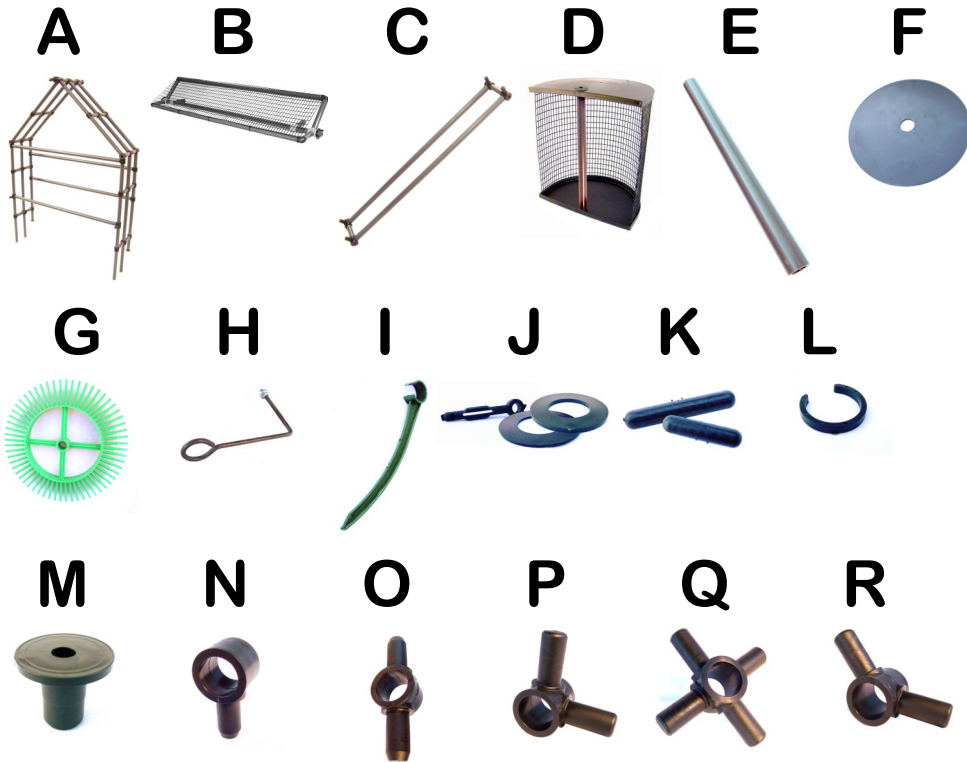

# Parts List

A0083 36" Black Walnut / Golf Tag-A-Long

| Part | Description | Price                        | Part      | Description | Price | Part                     | Description | Price |       |                    |         |
|------|-------------|------------------------------|-----------|-------------|-------|--------------------------|-------------|-------|-------|--------------------|---------|
| A    | S0021       | 36-Inch Tag Frame            | \$ 280.00 | G           | F0034 | Golf Wheel               | \$ 14.50    | M     | F0016 | End Cap            | \$ 1.00 |
| B    | S0059       | Baffle                       | \$ 50.00  | H           | S0046 | Eye Bolt Assembly        | \$ 10.00    | N     | F0001 | Single End Fitting | \$ 1.00 |
| C    | S0023       | Tag Frame Bottom 36-Inch     | \$ 25.00  | I           | F0029 | Mac Finger               | \$ 1.00     | O     | F0002 | Double End Fitting | \$ 1.00 |
| D    | S0006       | Basket with Handle 18-Inch   | \$ 22.00  | J           | S0105 | Pack of Washers and Pins | \$ 1.50     | P     | F0005 | 90-Degree Fitting  | \$ 1.00 |
| E    | S0042       | Graphite Wheel Shaft 36-Inch | \$ 12.50  | K           | S0110 | Pack of Dowel Pins       | \$ 1.50     | Q     | F0008 | Cross Fitting      | \$ 1.00 |
| F    | F0021       | Disk 9 1/4-Inch              | \$ 4.75   | L           | S0111 | Pack of Spacers          | \$ 0.50     | R     | F0007 | 135-Degree Fitting | \$ 1.00 |