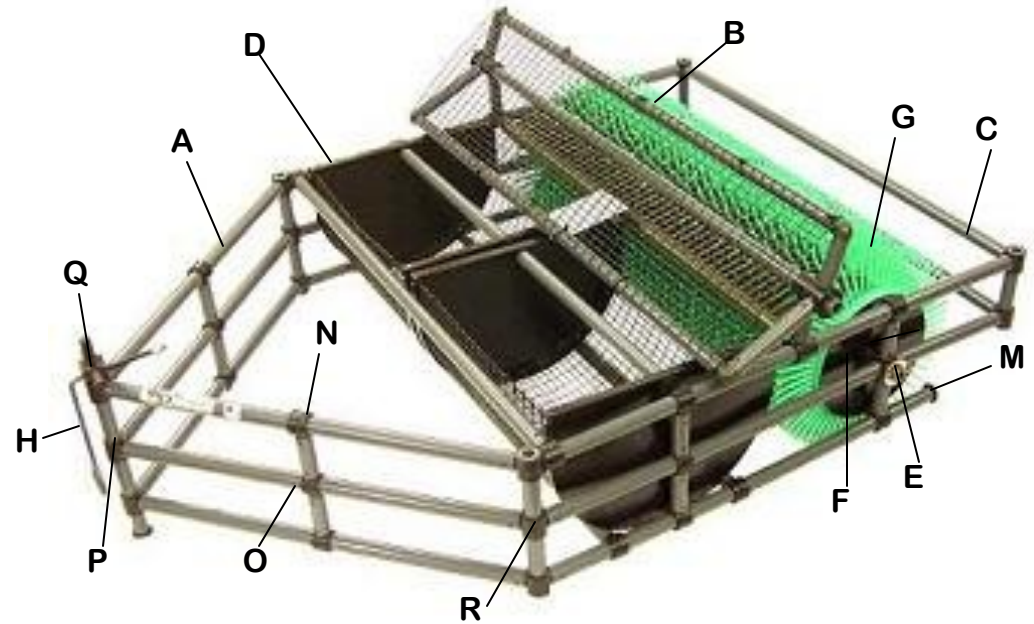

# Parts List

A0083 36" Black Walnut / Golf Tag-A-Long

| Part | Description | Price                        | Part      | Description | Price | Part                     | Description | Price |       |                    |         |
|------|-------------|------------------------------|-----------|-------------|-------|--------------------------|-------------|-------|-------|--------------------|---------|
| A    | S0021       | 36-Inch Tag Frame            | \$ 280.00 | G           | F0034 | Golf Wheel               | \$ 14.50    | M     | F0016 | End Cap            | \$ 1.00 |
| B    | S0059       | Baffle                       | \$ 50.00  | H           | S0046 | Eye Bolt Assembly        | \$ 10.00    | N     | F0001 | Single End Fitting | \$ 1.00 |
| C    | S0023       | Tag Frame Bottom 36-Inch     | \$ 25.00  | I           | F0029 | Mac Finger               | \$ 1.00     | O     | F0002 | Double End Fitting | \$ 1.00 |
| D    | S0006       | Basket with Handle 18-Inch   | \$ 22.00  | J           | S0105 | Pack of Washers and Pins | \$ 1.50     | P     | F0005 | 90-Degree Fitting  | \$ 1.00 |
| E    | S0042       | Graphite Wheel Shaft 36-Inch | \$ 12.50  | K           | S0110 | Pack of Dowel Pins       | \$ 1.50     | Q     | F0008 | Cross Fitting      | \$ 1.00 |
| F    | F0021       | Disk 9 1/4-Inch              | \$ 4.75   | L           | S0111 | Pack of Spacers          | \$ 0.50     | R     | F0007 | 135-Degree Fitting | \$ 1.00 |