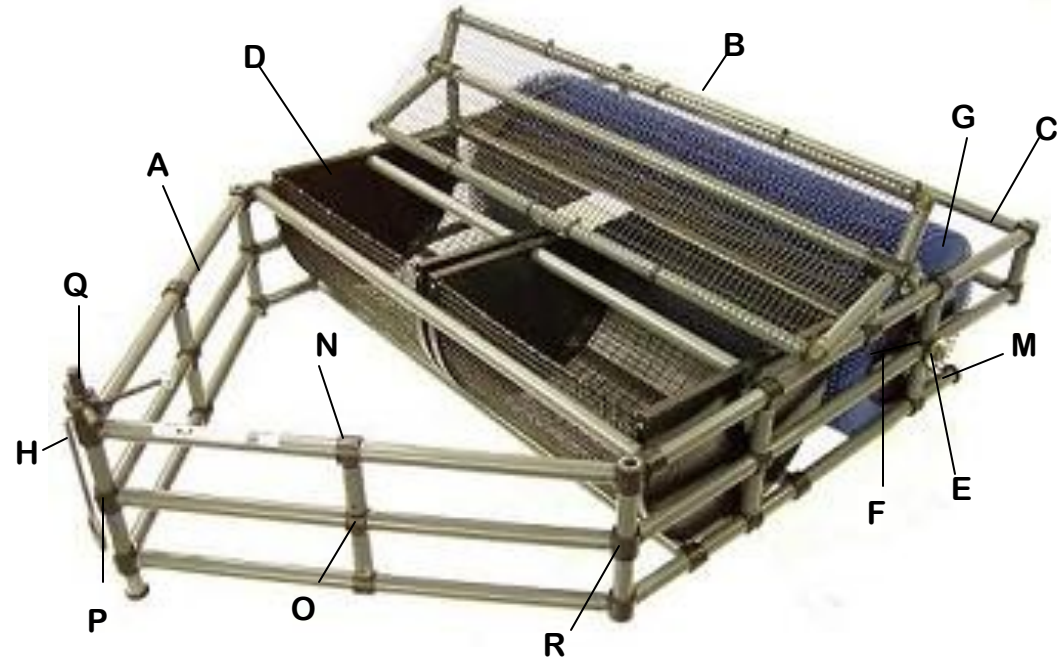

Parts List

A0082 36" Joba Bean Tag-A-Long

Part	Description	Price	Part	Description	Price	Part	Description	Price			
A	S0021	36-Inch Tag Frame	\$ 280.00	G	F0033	Joba Bean Wheel	\$ 12.50	M	F0016	End Cap	\$ 1.00
B	S0059	Baffle	\$ 50.00	H	S0046	Eye Bolt Assembly	\$ 10.00	N	F0001	Single End Fitting	\$ 1.00
C	S0023	Tag Frame Bottom 36-Inch	\$ 25.00	I	F0030	Joba Bean Finger	\$ 1.00	O	F0002	Double End Fitting	\$ 1.00
D	S0006	Basket with Handle 18-Inch	\$ 22.00	J	S0105	Pack of Washers and Pins	\$ 1.50	P	F0005	90-Degree Fitting	\$ 1.00
E	S0042	Graphite Wheel Shaft 36-Inch	\$ 12.50	K	S0110	Pack of Dowel Pins	\$ 1.50	Q	F0008	Cross Fitting	\$ 1.00
F	F0021	Disk 9 1/4-Inch	\$ 4.75	L	S0111	Pack of Spacers	\$ 0.50	R	F0007	135-Degree Fitting	\$ 1.00