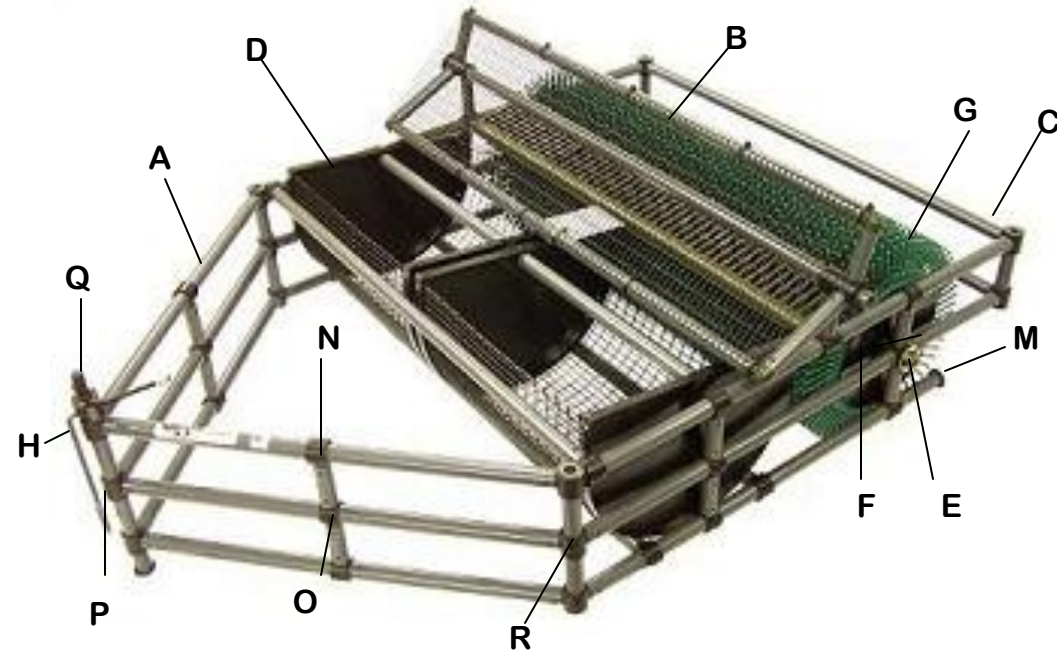

# Parts List

A0081 36" Mac Tag-A-Long

Part	Description	Price	Part	Description	Price	Part	Description	Price			
A	S0021	36-Inch Tag Frame	\$ 280.00	G	F0032	Mac Wheel	\$ 10.50	M	F0016	End Cap	\$ 1.00
B	S0059	Baffle	\$ 50.00	H	S0046	Eye Bolt Assembly	\$ 10.00	N	F0001	Single End Fitting	\$ 1.00
C	S0023	Tag Frame Bottom 36-Inch	\$ 25.00	I	F0029	Mac Finger	\$ 1.00	O	F0002	Double End Fitting	\$ 1.00
D	S0006	Basket with Handle 18-Inch	\$ 22.00	J	S0105	Pack of Washers and Pins	\$ 1.50	P	F0005	90-Degree Fitting	\$ 1.00
E	S0042	Graphite Wheel Shaft 36-Inch	\$ 12.50	K	S0110	Pack of Dowel Pins	\$ 1.50	Q	F0008	Cross Fitting	\$ 1.00
F	F0021	Disk 9 1/4-Inch	\$ 4.75	L	S0111	Pack of Spacers	\$ 0.50	R	F0007	135-Degree Fitting	\$ 1.00