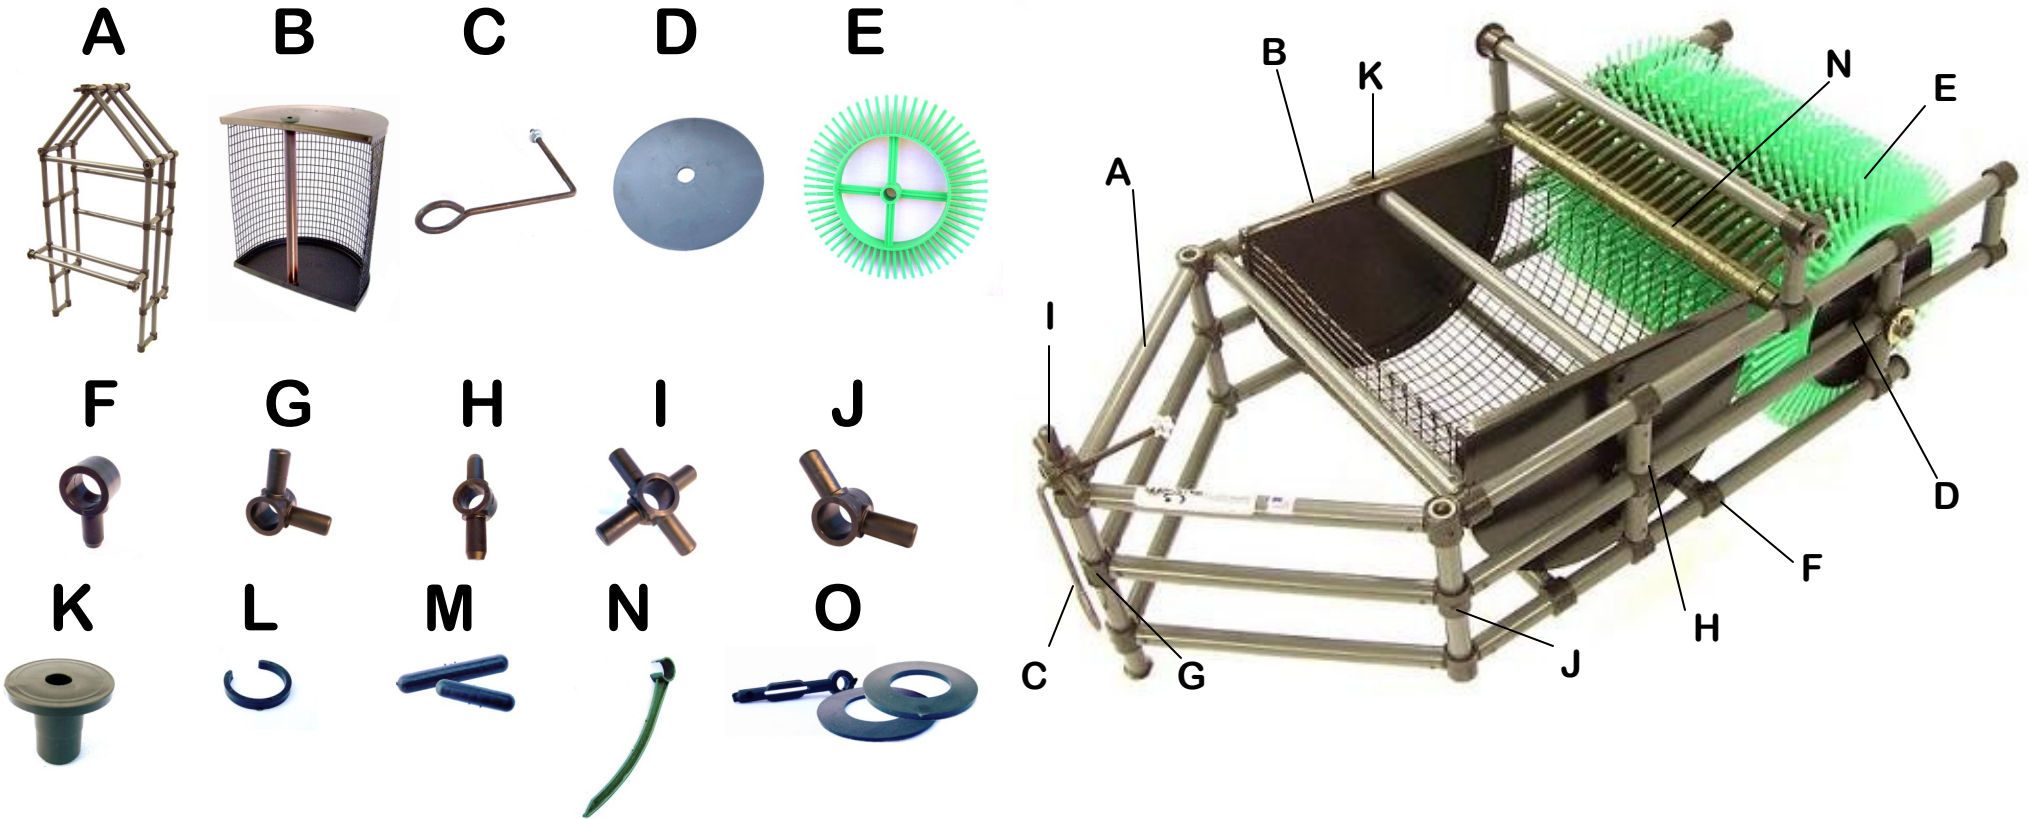

# Parts List

A0073 24" Black Walnut/Golf Tag-A-Long

A	S0019	Tag Frame-24"	\$ 225.00	F	F0001	Single End Fitting	\$ 1.00	K	F0016	End Cap	\$ 1.00
B	S0006	Basket- Tag 18"	\$ 22.00	G	F0005	90-Degree Fitting	\$ 1.00	L	S0111	Pack of 10 Spacers	\$ 0.50
C	S0046	Eye Bolt Assembly	\$ 10.00	H	F0002	Double End Fitting	\$ 1.00	M	S0110	Pack of 20 Dowel Pins	\$ 1.50
D	F0021	Disk- 9 1/4"	\$ 4.75	I	F0008	Cross Fitting	\$ 1.00	N	F0029	Mac Finger	\$ 1.00
E	F0034	Golf Wheel	\$ 14.50	J	F0007	135-Degree Fitting	\$ 1.00	O	S0105	Pack of Washers and Pins	\$ 1.50