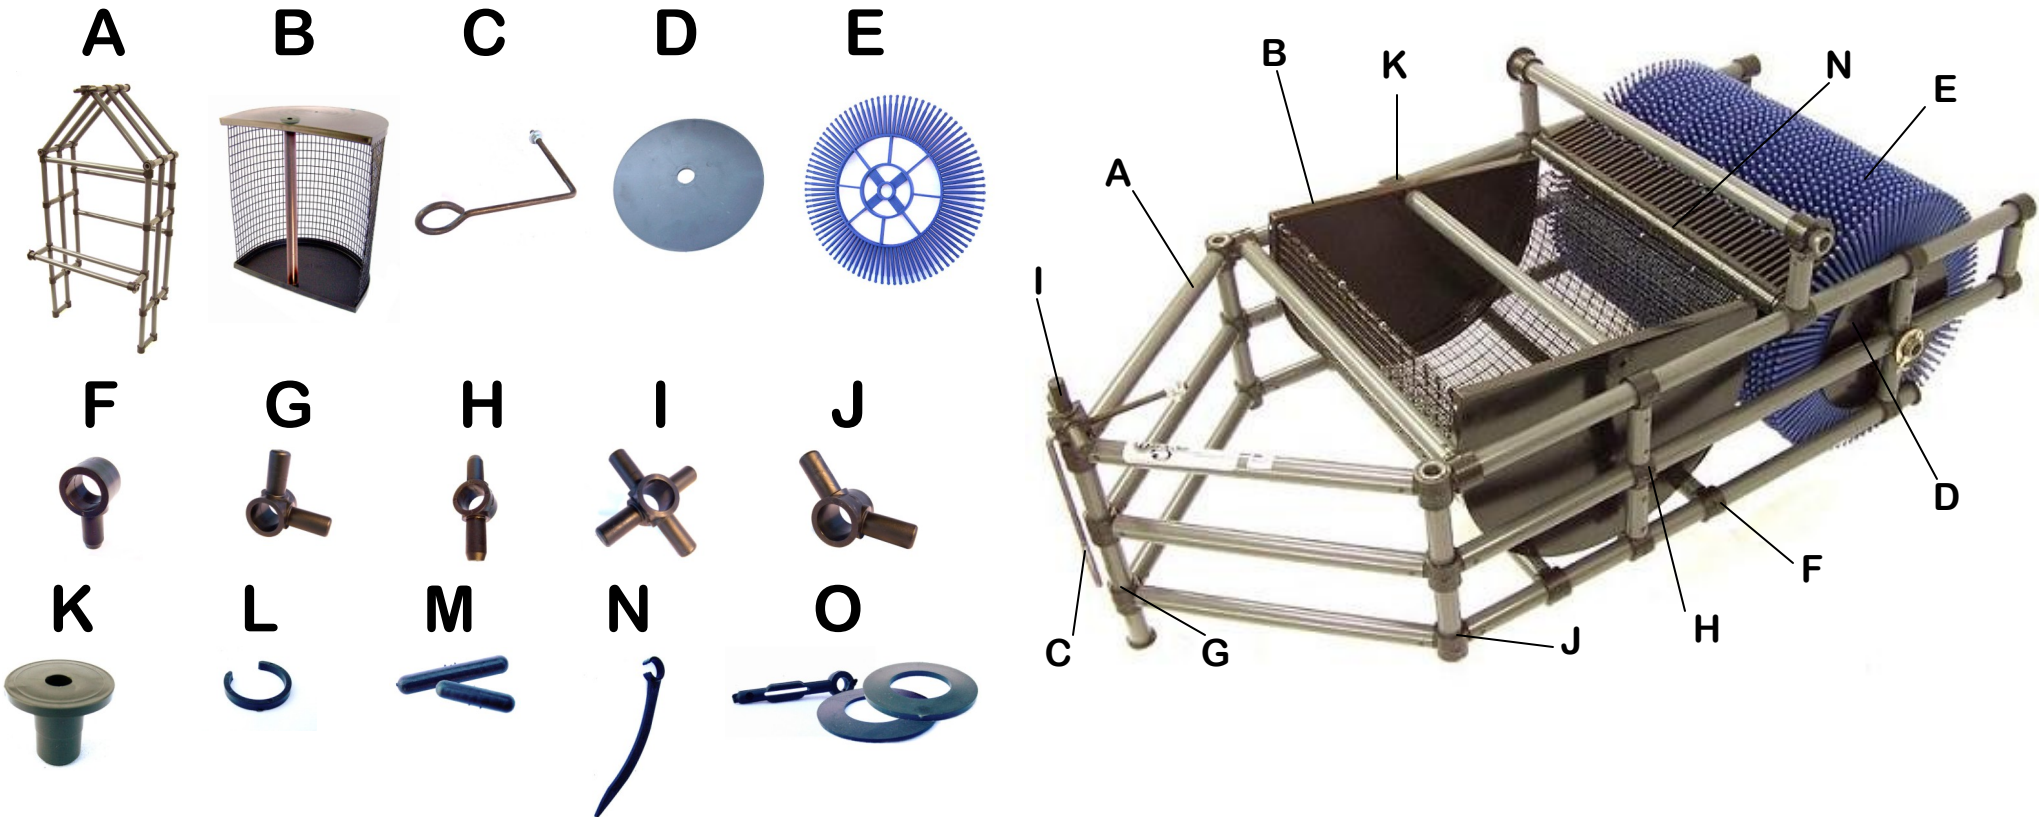

# Parts List

A0072 24" Joba Bean Tag-A-Long

A	S0019	Tag Frame-24"	\$ 225.00	F	F0001	Single End Fitting	\$ 1.00	K	F0016	End Cap	\$ 1.00
B	S0006	Basket- Tag 18"	\$ 22.00	G	F0005	90-Degree Fitting	\$ 1.00	L	S0111	Pack of 10 Spacers	\$ 0.50
C	S0046	Eye Bolt Assembly	\$ 10.00	H	F0002	Double End Fitting	\$ 1.00	M	S0110	Pack of 20 Dowel Pins	\$ 1.50
D	F0021	Disk- 9 1/4"	\$ 4.75	I	F0008	Cross Fitting	\$ 1.00	N	F0030	Bean Finger	\$ 1.00
E	F0033	Joba Bean Wheel	\$ 12.50	J	F0007	135-Degree Fitting	\$ 1.00	O	S0105	Pack of Washers and Pins	\$ 1.50