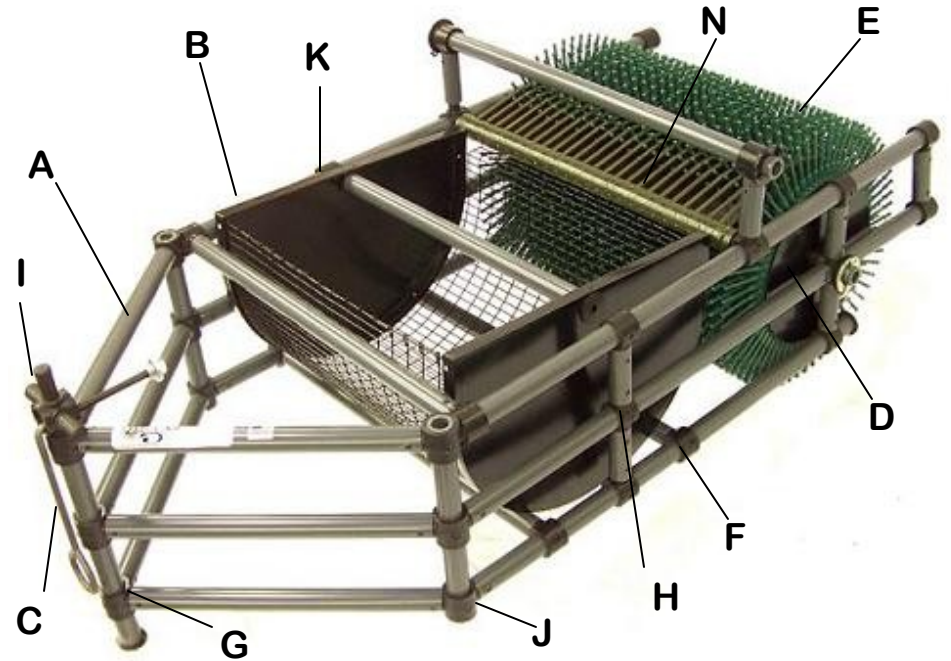

# Parts List

A0071 24" Mac Tag-A-Long

A	S0019	Tag Frame-24"	\$ 225.00	F	F0001	Single End Fitting	\$ 1.00	K	F0016	End Cap	\$ 1.00
B	S0006	Basket- Tag 18"	\$ 22.00	G	F0005	90-Degree Fitting	\$ 1.00	L	S0111	Pack of 10 Spacers	\$ 0.50
C	S0046	Eye Bolt Assembly	\$ 10.00	H	F0002	Double End Fitting	\$ 1.00	M	S0110	Pack of 20 Dowel Pins	\$ 1.50
D	F0021	Disk- 9 1/4"	\$ 4.75	I	F0008	Cross Fitting	\$ 1.00	N	F0029	Mac Finger	\$ 1.00
E	F0032	Mac Wheel	\$ 10.50	J	F0007	135-Degree Fitting	\$ 1.00	O	S0105	Pack of Washers and Pins	\$ 1.50