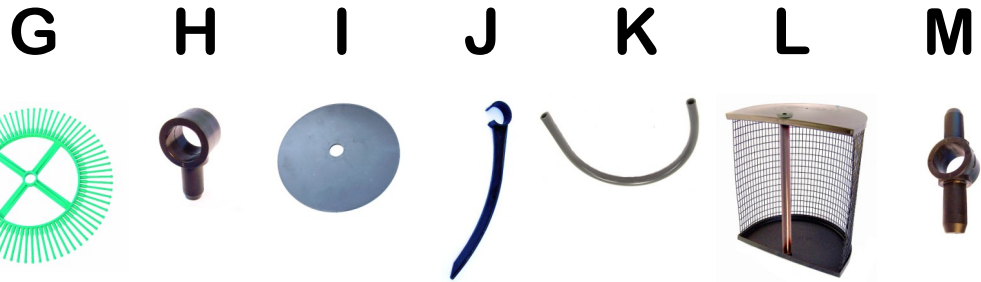

# Parts List

A0025 24" Native with Pick-Up Basket

A	S0105	Pack of Washers & Pins	\$ 1.50	H	F0001	Single End Fitting	\$ 1.00	O	P1300	Pipe- 13 inch	\$ 3.50
B	S0111	Pack of Spacers	\$ 0.50	I	F0021	Disk- 9 1/4 inch	\$ 4.75	P	P2412	Basket Shaft 24 1/2 inch	\$ 6.50
C	F0012	Elbow Fitting	\$ 1.00	J	F0028	Native Finger	\$ 1.00	Q	S0062	Double Stability Bar	\$ 18.00
D	S0106	Pack of Tines	Free	K	S0050	Basket Support Bar	\$ 6.50	R	S0049	Handle- Pick-Up	\$ 12.50
E	F0042	Side Bracket	\$ 10.50	L	S0011	Pick-Up Basket	\$ 22.00	S	S0017	Wheel Shaft- Graphite 23 7/8 inch	\$ 5.25
F	S0110	Pack of Dowel Pins	\$ 1.50	M	F0002	Double End Fitting	\$ 1.00	T	P2000	Pipe- 20 inch	\$ 5.50
G	F0031	Native Wheel	\$ 10.50	N	P2378	Pipe- 23 7/8 inch	\$ 6.00				