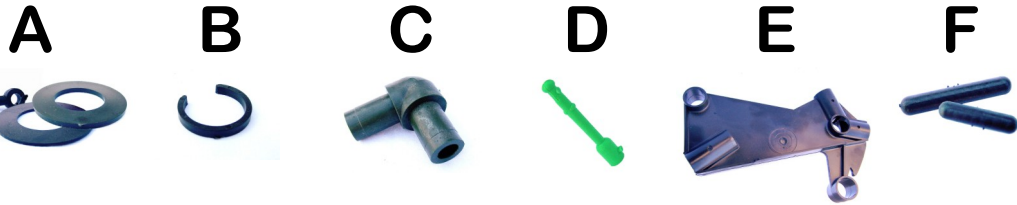

# Parts List

A0025 24" Native with Pick-Up Basket

A	S0105	Pack of Washers & Pins	\$ 1.50	H	F0001	Single End Fitting	\$ 1.00	O	P1300	Pipe- 13 inch	\$ 3.50
B	S0111	Pack of Spacers	\$ 0.50	I	F0021	Disk- 9 1/4 inch	\$ 4.75	P	P2412	Basket Shaft 24 1/2 inch	\$ 6.50
C	F0012	Elbow Fitting	\$ 1.00	J	F0028	Native Finger	\$ 1.00	Q	S0062	Double Stability Bar	\$ 18.00
D	S0106	Pack of Tines	Free	K	S0050	Basket Support Bar	\$ 6.50	R	S0049	Handle- Pick-Up	\$ 12.50
E	F0042	Side Bracket	\$ 10.50	L	S0011	Pick-Up Basket	\$ 22.00	S	S0017	Wheel Shaft- Graphite 23 7/8 inch	\$ 5.25
F	S0110	Pack of Dowel Pins	\$ 1.50	M	F0002	Double End Fitting	\$ 1.00	T	P2000	Pipe- 20 inch	\$ 5.50
G	F0031	Native Wheel	\$ 10.50	N	P2378	Pipe- 23 7/8 inch	\$ 6.00				