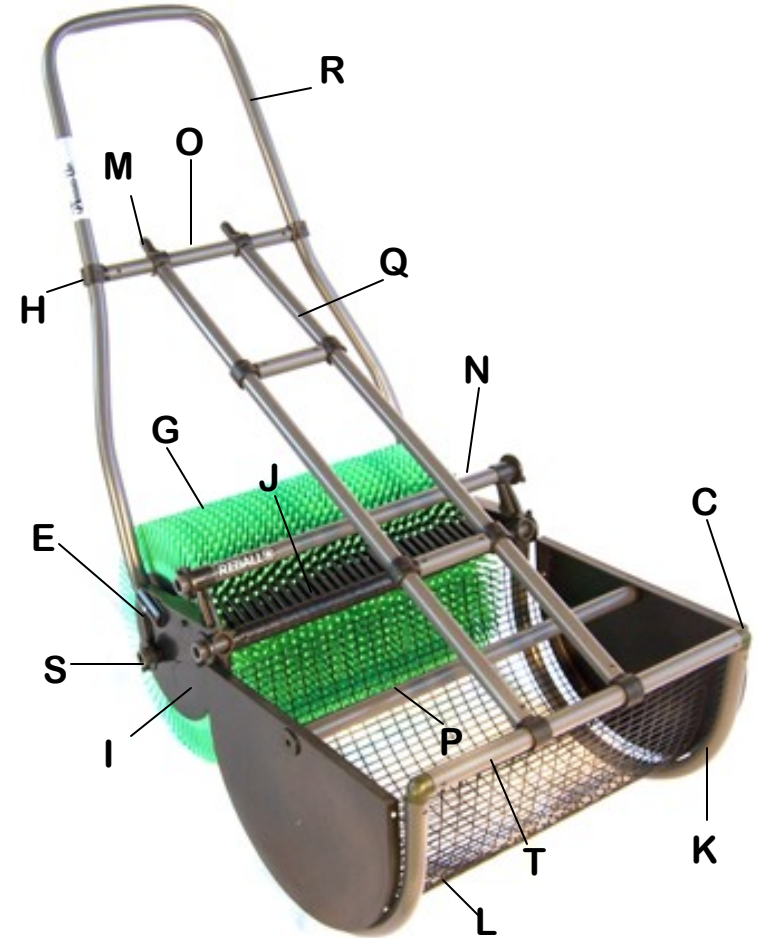

# Parts List

A0025 24" Native with Pick-Up Basket

A	S0105	Pack of Washers & Pins	\$ 1.50	H	F0001	Single End Fitting	\$ 1.00	O	P1300	Pipe- 13 inch	\$ 3.50
B	S0111	Pack of Spacers	\$ 0.50	I	F0021	Disk- 9 1/4 inch	\$ 4.75	P	P2412	Basket Shaft 24 1/2 inch	\$ 6.50
C	F0012	Elbow Fitting	\$ 1.00	J	F0028	Native Finger	\$ 1.00	Q	S0062	Double Stability Bar	\$ 18.00
D	S0106	Pack of Tines	Free	K	S0050	Basket Support Bar	\$ 6.50	R	S0049	Handle- Pick-Up	\$ 12.50
E	F0042	Side Bracket	\$ 10.50	L	S0011	Pick-Up Basket	\$ 22.00	S	S0017	Wheel Shaft- Graphite 23 7/8 inch	\$ 5.25
F	S0110	Pack of Dowel Pins	\$ 1.50	M	F0002	Double End Fitting	\$ 1.00	T	P2000	Pipe- 20 inch	\$ 5.50
G	F0031	Native Wheel	\$ 10.50	N	P2378	Pipe- 23 7/8 inch	\$ 6.00				